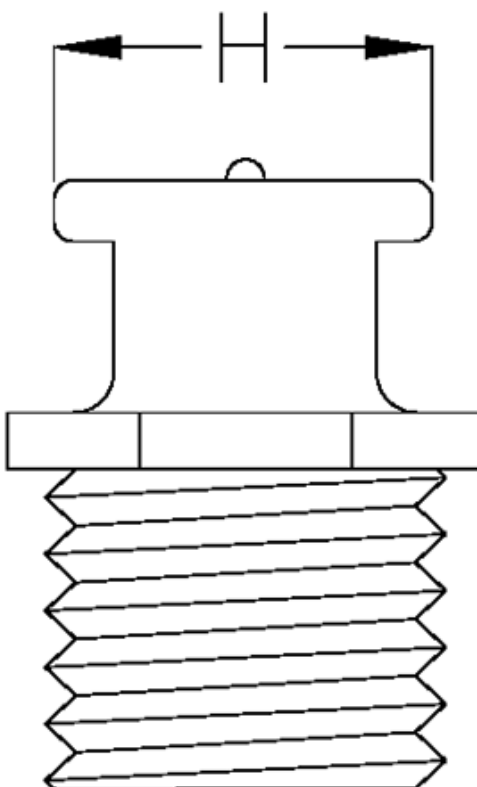

Article number: 53093104

Description: KLEE Button head lubrication nipple DIN 3404
M1 head \varnothing 16mm, M6x1,0

Measures

H = 16

Thread = M6x1,0